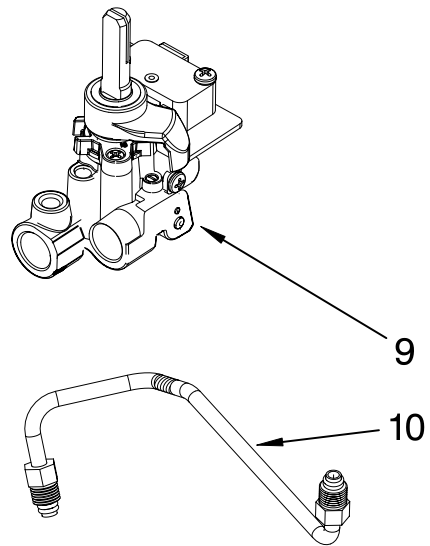

FOR ORDERING INFORMATION REFER TO PARTS PRICE LIST